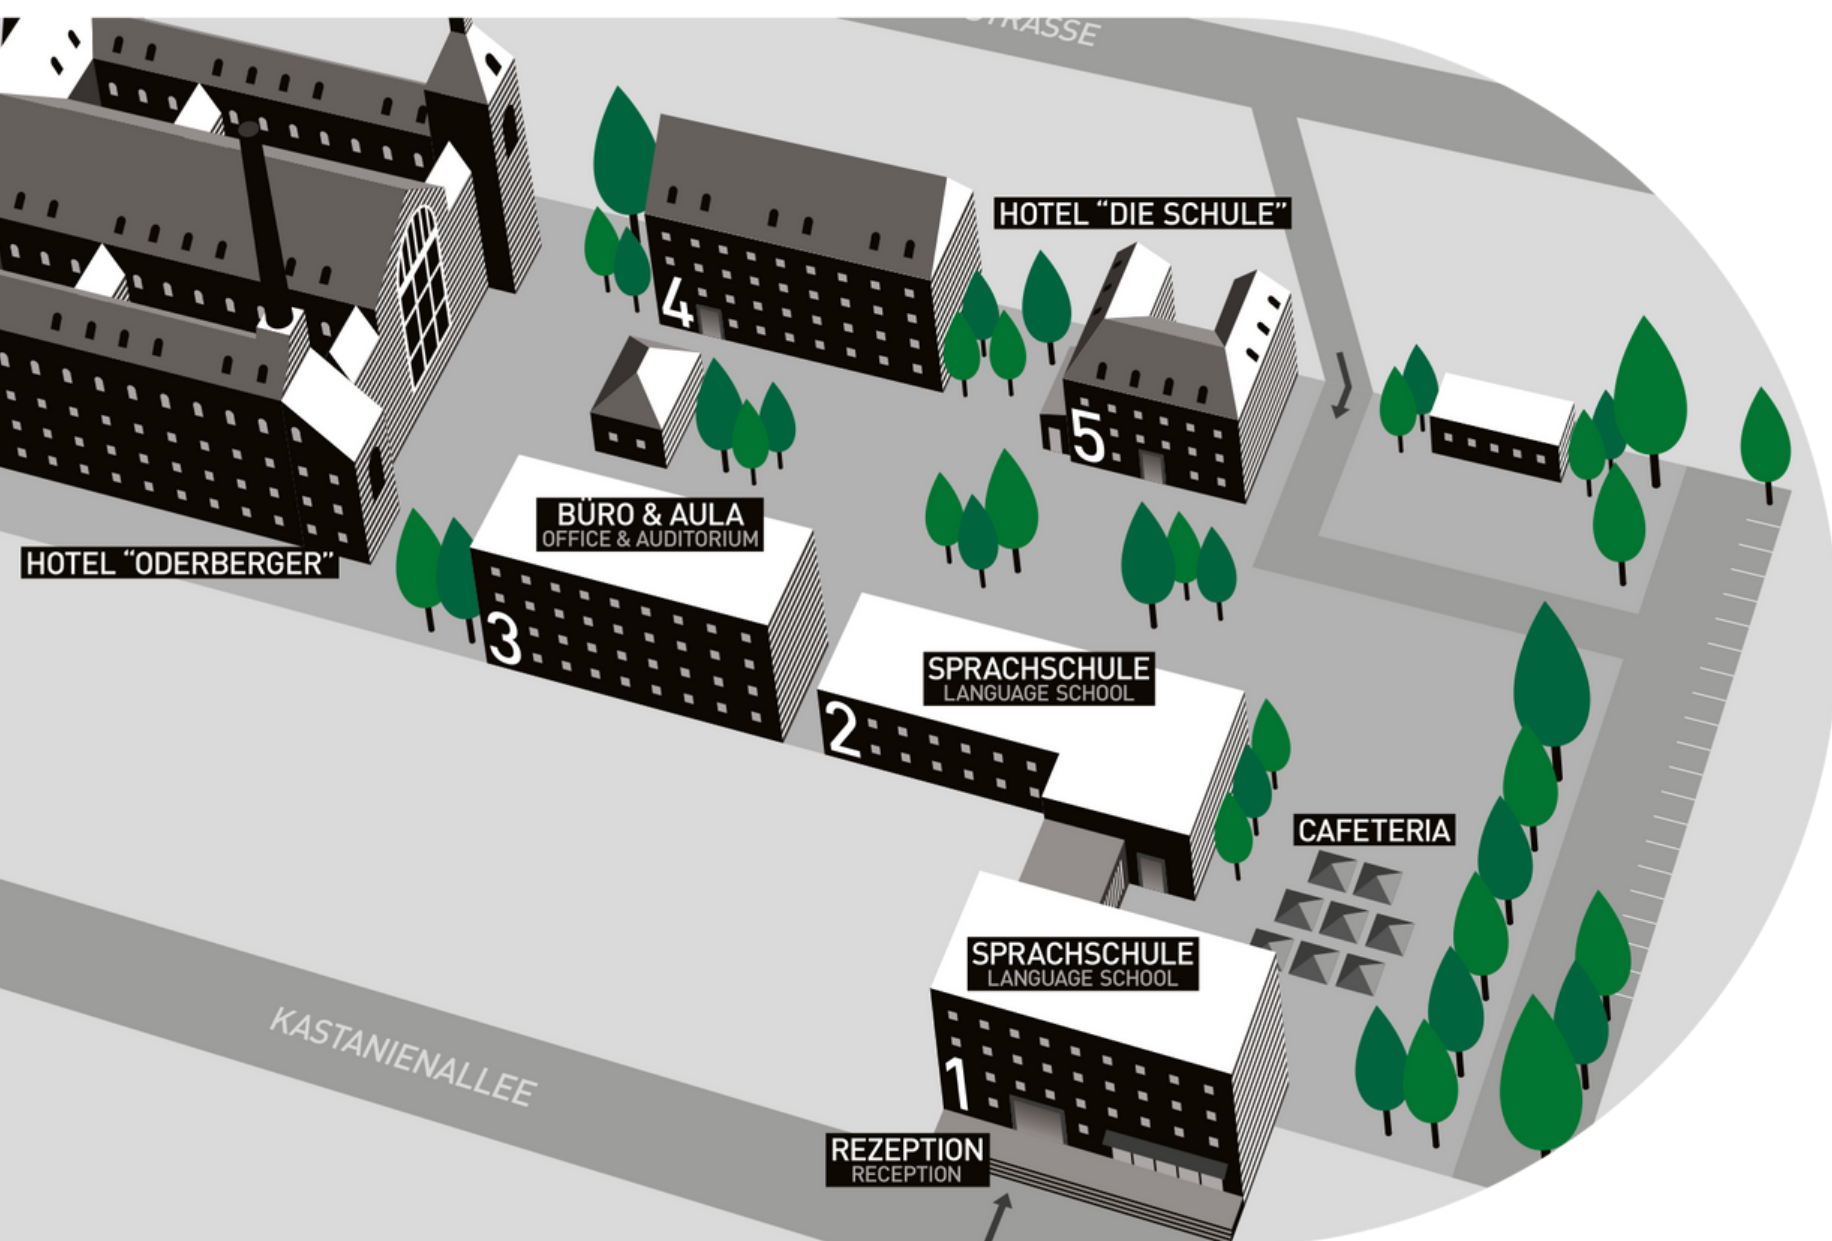

WHY GLS?

**German Courses at
GLS Campus Berlin**

{ GLS STANDS FOR...

- German Language School
- founded in 1983
- operates the GLS Campus Berlin for adult students and 7 junior summer camps
- is Test centre for TestDaF & Telc
- 5 times Star School Award winner
- is a member of IALC, EAQUALS and official International House Berlin School

{ UNIQUE FEATURES

- Prime location in a central and super trendy district of Berlin
- Only language school in Germany with 16000 m² campus
- On-site accommodation in fully equipped studio-apartments and hotel - incorporated in a spectacular building, a Berlin landmark under monument protection: historic baths "Stadtbad Oderberger".
- Flexibility: courses start every Monday on all levels - except complete beginners