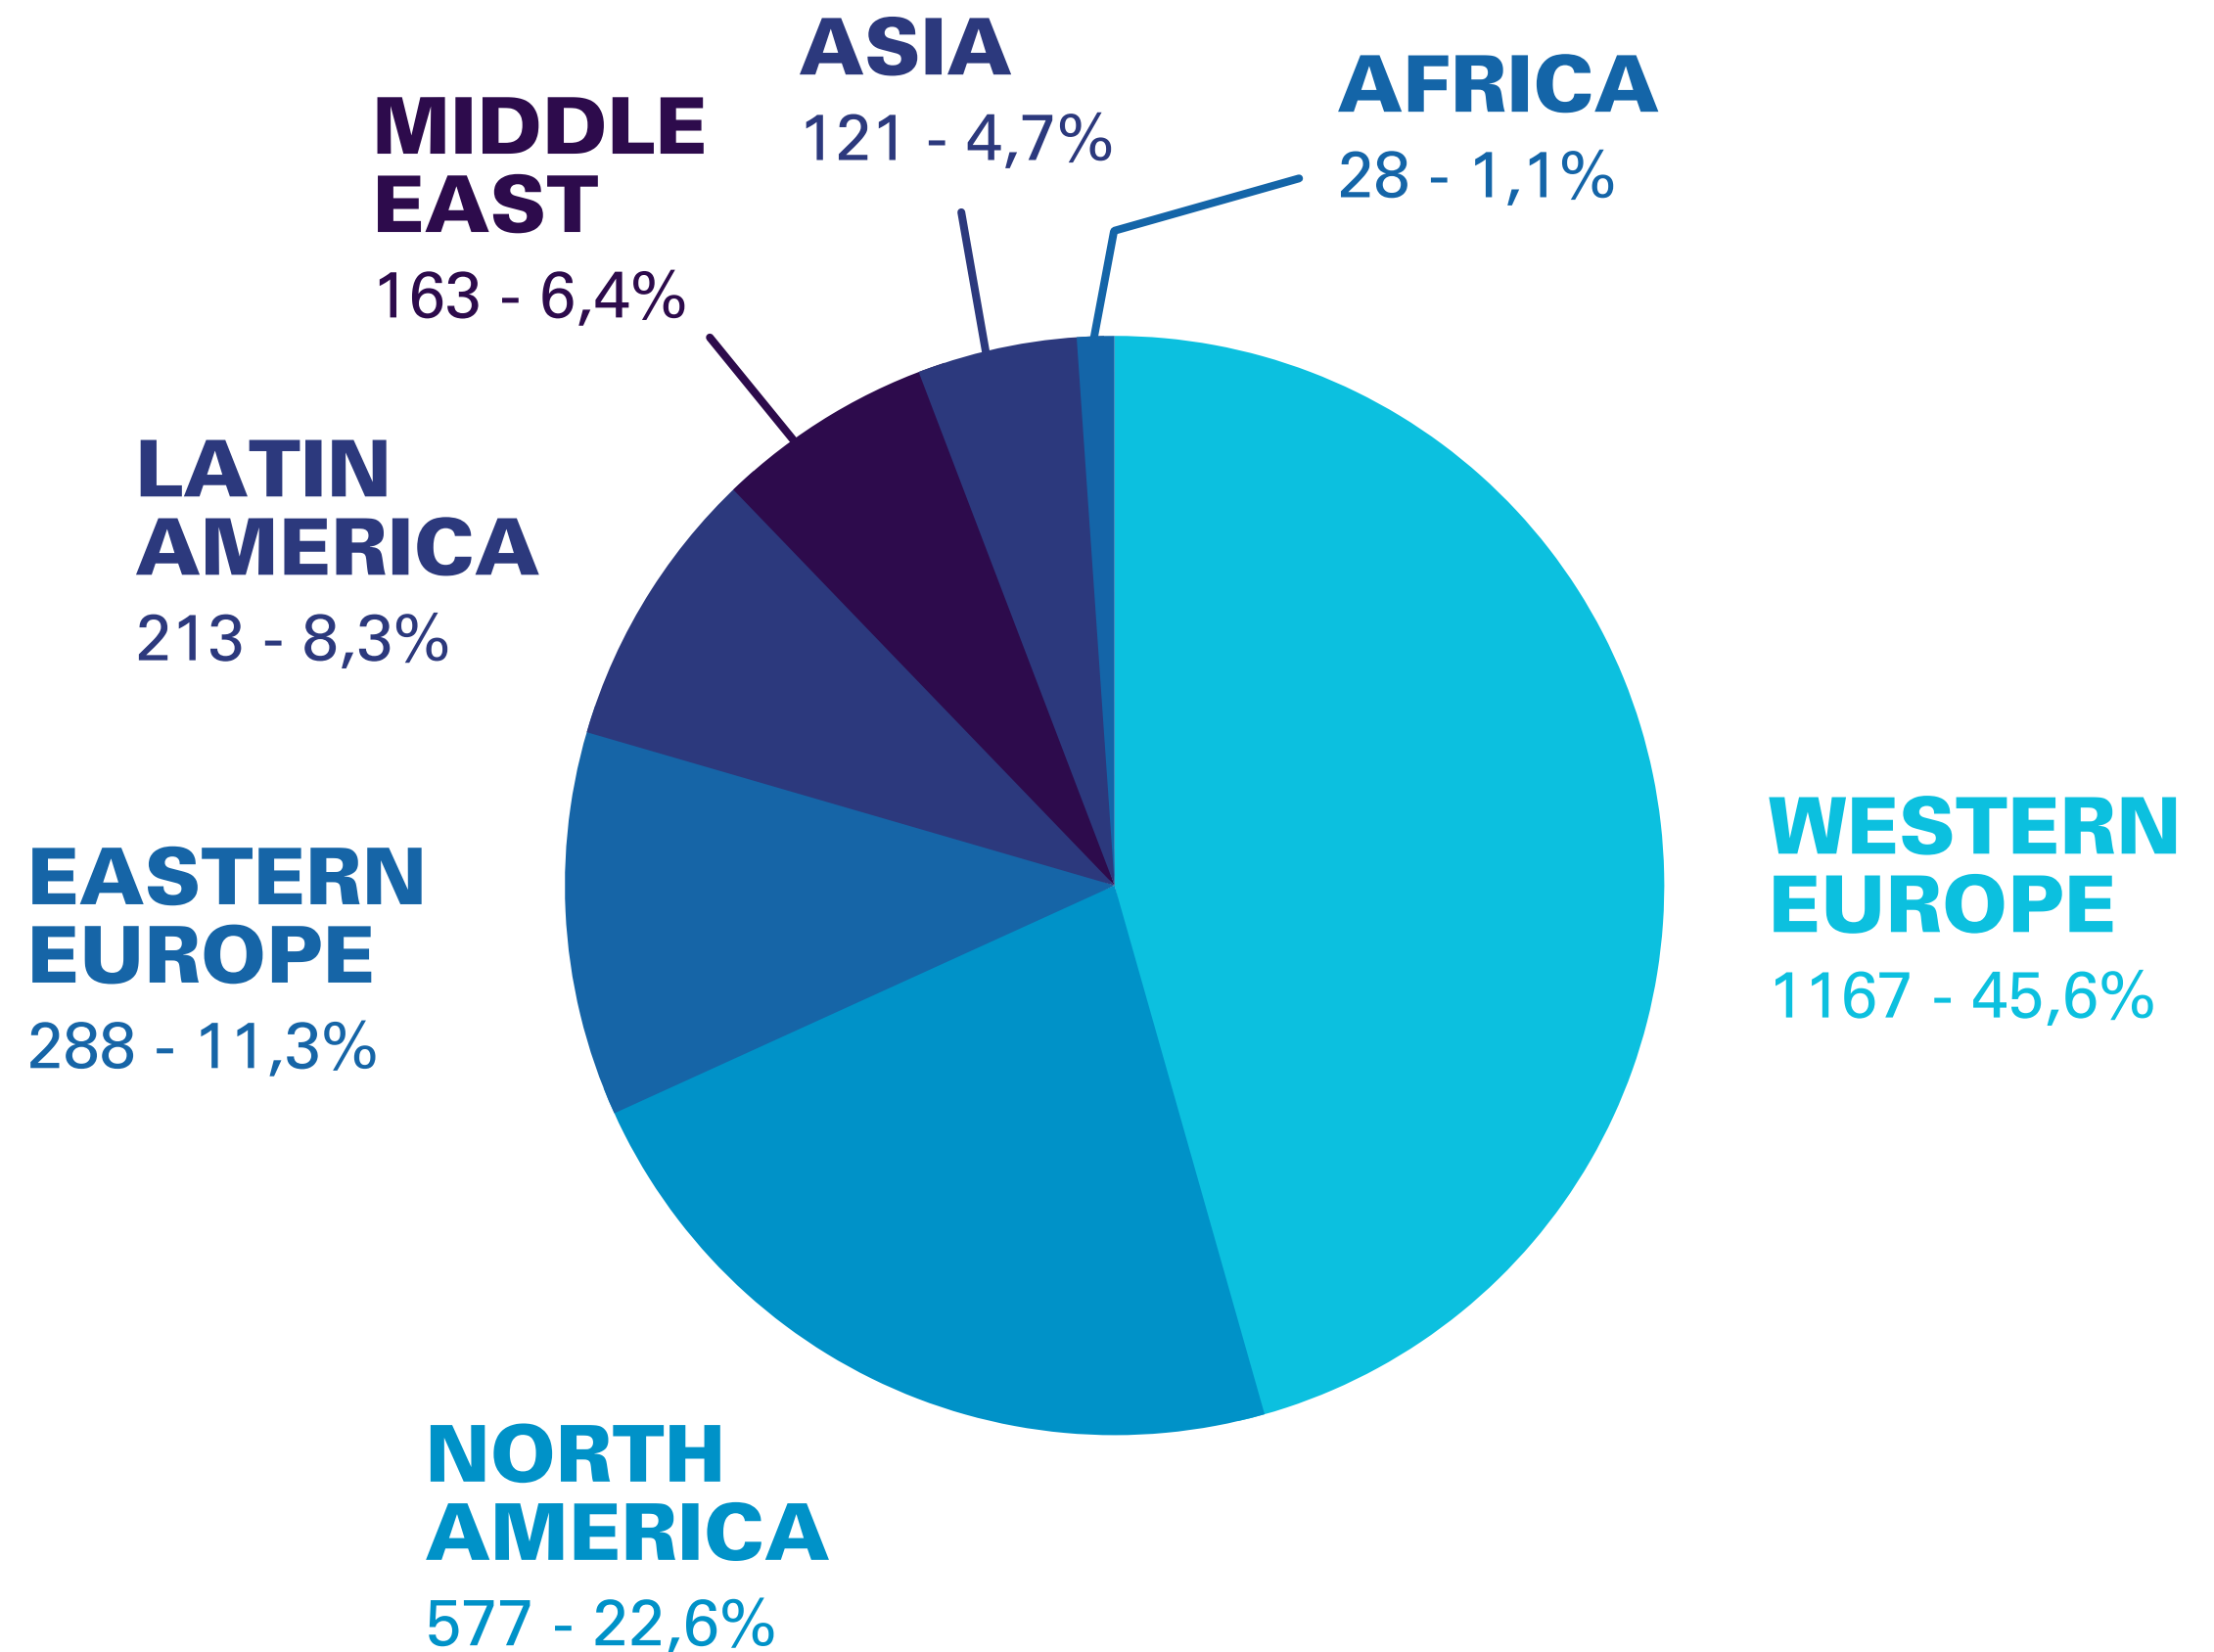

{ UNIQUE FEATURES

- Prime location in a central and super trendy district of Berlin
- Only language school in Germany with 16000 m² campus
- On-site accommodation in fully equipped studio-apartments and hotel - incorporated in a spectacular building, a Berlin landmark under monument protection: historic baths "Stadtbad Oderberger".
- Flexibility: courses start every Monday on all levels - except complete beginners

- 1 USA
- 2 Mexico
- 3 Norway
- 4 Switzerland
- 5 UK
- 6 Italy
- 7 Brazil
- 8 Spain
- 9 France
- 10 Poland

{ STUDENTS

23-28 YEARS
35%

18-22 YEARS
29%

29-39 YEARS
23%

40+ YEARS
13%

GERMAN COURSES

*GENERAL
GERMAN*